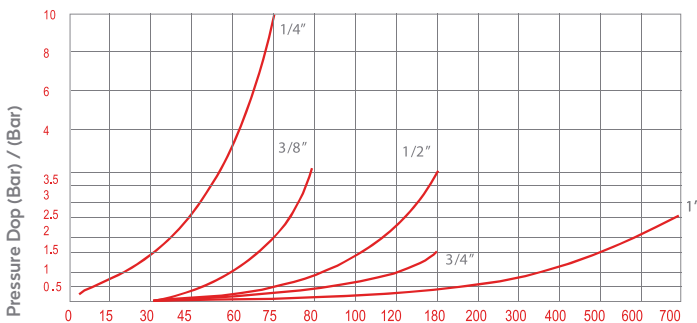

■141.25

OM 262 - 01870

■141.13

Compatible with

NITTO KOHKI TSP CUPLA

QUICK COUPLINGS SCHNELLKUPPLUNGEN

Body Size	Connection	Part No.	SW	L	ØD	Pressure	
						Brass - B	Stainless Steel - C
06	BSPT 1/4"	141.06 RGF 13	19	29	24	50	100
10	BSPT 3/8"	141.10 RGF 17	23	33	28	50	100
13	BSPT 1/2"	141.13 RGF 21	30	39	35	50	100
19	BSPT 3/4"	141.17 RGF 26	38	46	44,7	30	45
25	BSPT 1"	141.25 RGF 33	50	53	56	30	45