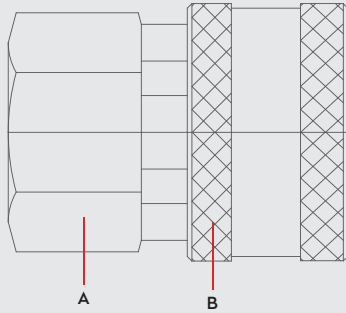

Materials

Material Code

- A = Brass
- B = Brass
- S = Brass

Brass :
0 - 50 bar

Stainless Steel :
0 - 100 bar

-20° to + 100°C (NBR)

-4° to + 212°F

Shut Off Type

Options

FPM

NICKEL

AISI303
Stainless Steel

AISI316
Stainless Steel