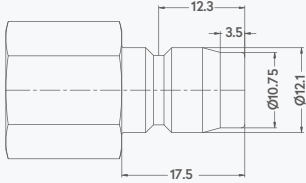

Plug Profile Serie 141

OM 178 - 01110

■141.06

OM 353 - 02340

■141.17