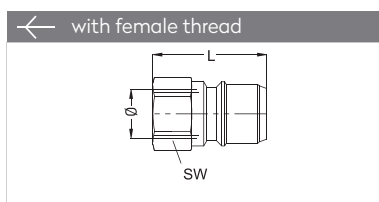

Compatible with

TEMA 3800
NITO 6550

QUICK COUPLINGS SCHNELLKUPPLUNGEN

Connection	Part No.	SW	L	ØD
BSP 3/8"	111 DGF 17	30	39	34

PLUGS STECKNIPPEL

Connection	Part No.	SW	L
BSP 3/8"	111 DU 17	22	38