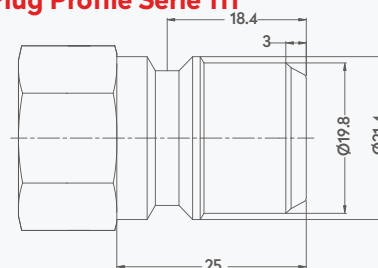

PNEUMATIC COUPLINGS
PNEUMATISCHE KUPPLUNGEN

SERIE 111 DN 10

Materials

Material Code

A = Brass Chrome Plated

C = Brass Chrome Plated

S = Steel Zinc Plated

0 - 35 bar
(0 - 507 PSI)

Compatible with

TEMA 3800
NITO 6550

QUICK COUPLINGS SCHNELLKUPPLUNGEN

Connection	Part No.	SW	L	ØD
BSP 3/8"	111 DGF 17	30	39	34

PLUGS STECKNIPPEL

Connection	Part No.	SW	L
BSP 3/8"	111 DU 17	22	38