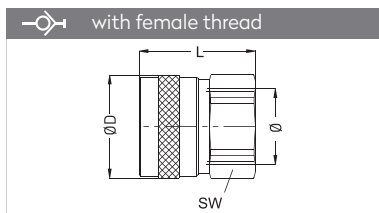

PNEUMATIC COUPLINGS
PNEUMATISCHE KUPPLUNGEN

SERIE 111 DN 10

Materials

Material Code

A = Brass Chrome Plated

C = Brass Chrome Plated

S = Steel Zinc Plated

0 - 35 bar
(0 - 507 PSI)

Compatible with

TEMA 3800
NITO 6550

QUICK COUPLINGS SCHNELLKUPPLUNGEN

Connection	Part No.	SW	L	ØD
BSP 3/8"	111 DGF 17	30	39	34

PLUGS STECKNIPPEL

Connection	Part No.	SW	L
BSP 3/8"	111 DU 17	22	38