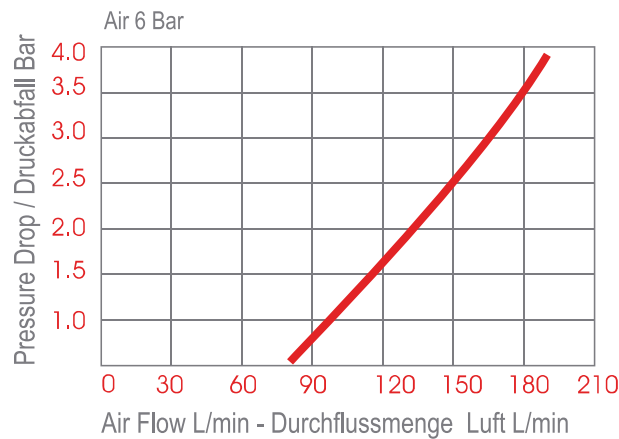

PNEUMATIC COUPLINGS
PNEUMATISCHE KUPPLUNGEN

SERIE 111 DN 10

Materials

Material Code

A = Brass Chrome Plated

C = Brass Chrome Plated

S = Steel Zinc Plated

0 - 35 bar
(0 - 507 PSI)

-20° to + 200°C (NBR)
-4° to + 392°F

Shut Off
Type

OV 262 - 01785
OV 262 - 02025

FLOW

120 lt/min

DN

10 mm

Options