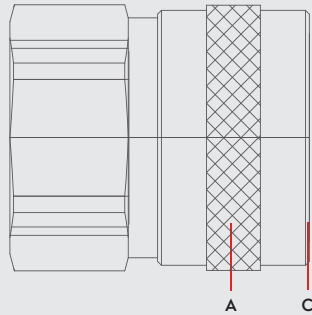

PNEUMATIC COUPLINGS
PNEUMATISCHE KUPPLUNGEN

SERIE 111 DN 10

Materials

Material Code

A = Brass Chrome Plated

C = Brass Chrome Plated

S = Steel Zinc Plated

0 - 35 bar
(0 - 507 PSI)

-20° to + 200°C (NBR)
-4° to + 392°F

Shut Off
Type

OV 262 - 01785
OV 262 - 02025

FLOW

120 lt/min

DN

10 mm

Options