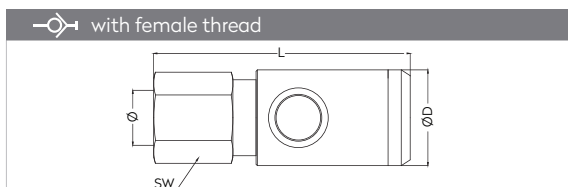

NEW!

 360°
 swivel option

ISO 4414

ISO 6150 - B-15

Industrial Interchange 3/8"

SERIE 030S.08
QUICK COUPLINGS SCHNELLKUPPLUNGEN
PLUGS STECKNIPPEL

| Connection | Part No. | SW | L | ØD |
|------------|---------------|----|------|----|
| BSP 1/4" | 030S.08 EG 13 | 25 | 78,7 | 29 |
| BSP 3/8" | 030S.08 EG 17 | 25 | 78,7 | 29 |
| BSP 1/2" | 030S.08 EG 21 | 25 | 81,7 | 29 |

| Connection | Part No. | SW | L |
|------------|-----------|----|----|
| BSPT 1/4" | 030 RU 13 | 17 | 45 |
| BSPT 3/8" | 030 RU 17 | 17 | 45 |
| BSPT 1/2" | 030 RU 21 | 22 | 50 |

| Connection | Part No. | SW | L | ØD |
|------------|---------------|----|------|----|
| BSP 1/4" | 030S.08 DG 13 | 25 | 77,7 | 29 |
| BSP 3/8" | 030S.08 DG 17 | 25 | 77,7 | 29 |
| BSP 1/2" | 030S.08 DG 21 | 25 | 77,7 | 29 |