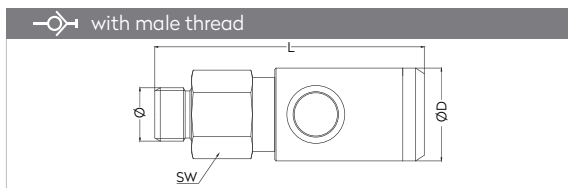

NEW!

 360°
 swivel option

ISO 4414

ISO 6150 - B-15

Industrial Interchange 3/8"

SERIE 030S.08
QUICK COUPLINGS SCHNELLKUPPLUNGEN
PLUGS STECKNIPPEL

| Connection | Part No. | SW | L | ØD |
|------------|---------------|----|------|----|
| BSP 1/4" | 030S.08 EG 13 | 25 | 78,7 | 29 |
| BSP 3/8" | 030S.08 EG 17 | 25 | 78,7 | 29 |
| BSP 1/2" | 030S.08 EG 21 | 25 | 81,7 | 29 |