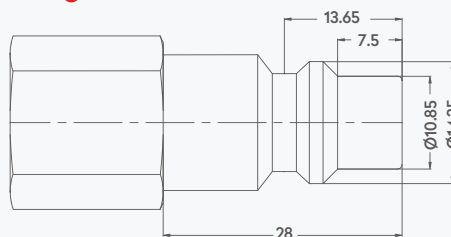

Plug Profile Serie 030S.08

Compatible with

HANSEN	4000
PARKER	30 3/8"
CEJN	430
GROMELLE	900
RECTUS	30