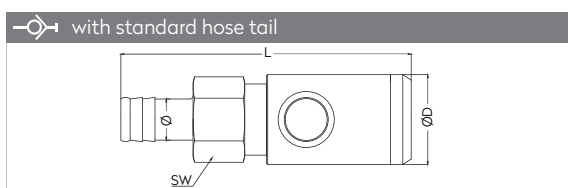

Connection	Part No.	SW	L	ØD
Ø 6 - 1/4"	030S.08 HG 06	25	92,7	29
Ø 8 - 5/8"	030S.08 HG 08	25	92,7	29
Ø 10 - 3/8"	030S.08 HG 10	25	92,7	29