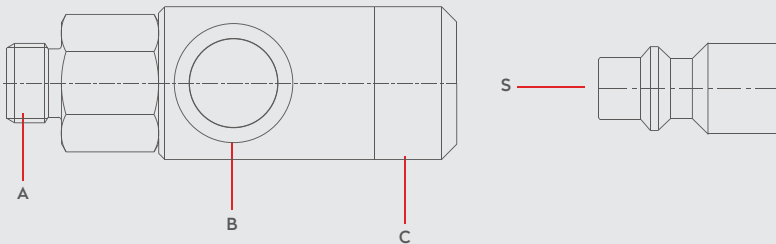

PNEUMATIC COUPLINGS
PNEUMATISCHE KUPPLUNGEN

SERIE 030S.08

Materials

Material Code

- A = Brass Nickel Plated
- B = Zinc Plated
- C = Aluminium
- S = Steel Nickel Plated

0 - 12 bar
(0-174 PSI)

-20° to + 100°C (NBR)
-4° to + 212°F

Shut Off Type

OM 138 - 01160
OM 178 - 01082
OM 178 - 00765

2 - STAGE
ISO 4414

DN 8 mm

Options

SWING
E Serie

SWIVEL
NEW

AISI303
NEW
Stainless Steel

NEW!

 360°
 swivel option

ISO 4414

ISO 6150 - B-15

Industrial Interchange 3/8"

SERIE 030S.08
QUICK COUPLINGS SCHNELLKUPPLUNGEN
PLUGS STECKNIPPEL

| Connection | Part No. | SW | L | ØD |
|------------|---------------|----|------|----|
| BSP 1/4" | 030S.08 EG 13 | 25 | 78,7 | 29 |
| BSP 3/8" | 030S.08 EG 17 | 25 | 78,7 | 29 |
| BSP 1/2" | 030S.08 EG 21 | 25 | 81,7 | 29 |

| Connection | Part No. | SW | L |
|------------|-----------|----|----|
| BSP 1/8" | 030 DU 13 | 17 | 41 |
| BSP 1/4" | 030 DU 17 | 19 | 42 |
| BSP 1/2" | 030 DU 21 | 24 | 44 |

| Connection | Part No. | SW | L | ØD |
|-------------|---------------|----|------|----|
| Ø 6 - 1/4" | 030S.08 HG 06 | 25 | 92,7 | 29 |
| Ø 8 - 5/8" | 030S.08 HG 08 | 25 | 92,7 | 29 |
| Ø 10 - 3/8" | 030S.08 HG 10 | 25 | 92,7 | 29 |