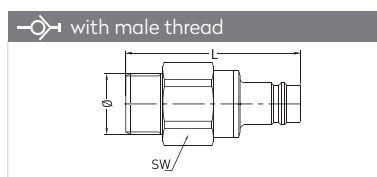

PLUGS STECKNIPPEL

Connection	Part No.	SW	L
BSP 3/4"	039 EUB 26	41	94
BSP 1"	039 EUB 33	41	97
BSP 1 1/4"	039 EUB 42	42	97