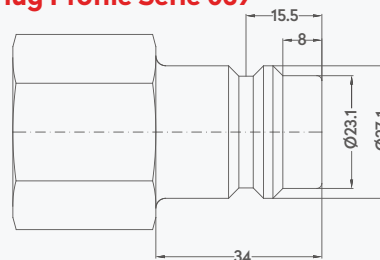

Plug Profile Serie 039

Compatible with

PARKER - RECTUS 39KB