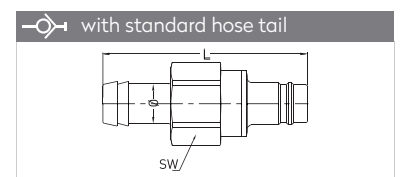

## QUICK COUPLINGS SCHNELLKUPPLUNGEN

Connection	Part No.	SW	L	ØD
BSP 3/4"	039 EGB 26	41	98,5	45
BSP 1"	039 EGB 33	41	101,5	45
BSP 1 1/4"	039 EGB 42	42	101,5	45

Connection	Part No.	SW	L	ØD
BSP 3/4"	039 DGB 26	41	101,5	45
BSP 1"	039 DGB 33	41	102,5	45
BSP 1 1/4"	039 DGB 42	50	105,5	45

Connection	Part No.	SW	L	ØD
16 mm - 5/8"	039 HGB 16	41	117,5	45
19 mm - 3/4"	039 HGB 19	41	117,5	45
25 mm - 1"	039 HGB 25	41	117,5	45

## PLUGS STECKNIPPEL

Connection	Part No.	SW	L
BSP 3/4"	039 EUB 26	41	94
BSP 1"	039 EUB 33	41	97
BSP 1 1/4"	039 EUB 42	42	97

Connection	Part No.	SW	L
BSP 3/4"	039 DUB 26	41	97
BSP 1"	039 DUB 33	41	99
BSP 1 1/4"	039 DUB 42	50	101