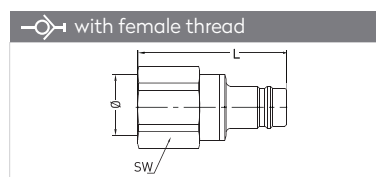

Connection	Part No.	SW	L
BSP 3/4"	039 DUB 26	41	97
BSP 1"	039 DUB 33	41	99
BSP 1 1/4"	039 DUB 42	50	101