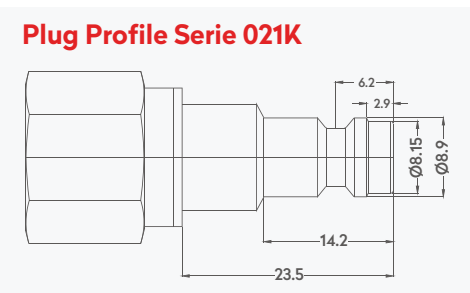

Options

FPM

EPDM

AISI303
Stainless Steel

AISI316
Stainless Steel